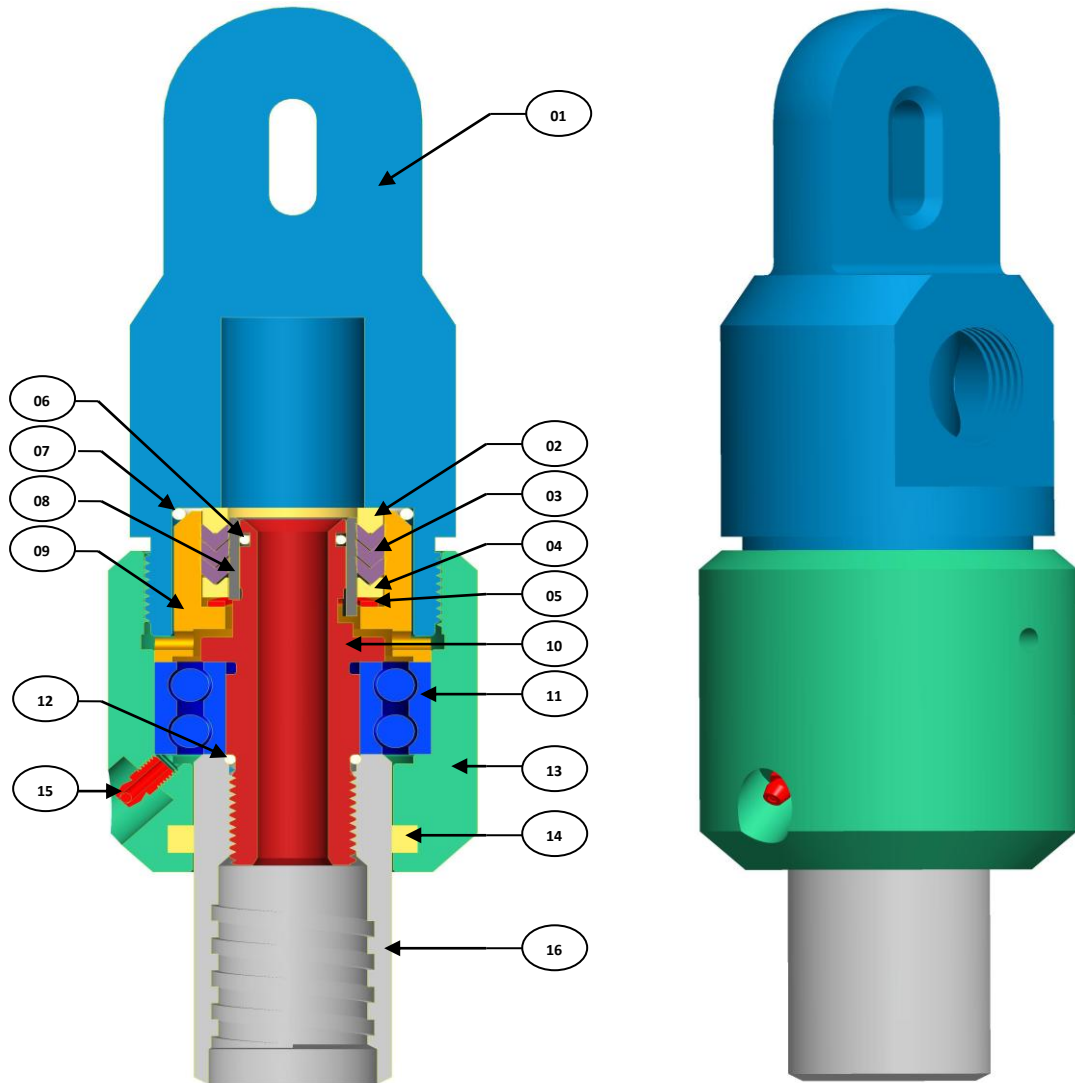

5K WATER SWIVEL (COMPACT)

	ITEM DESCRIPTION	PART NUMBERS
1-16	5K WATER SWIVEL (COMPACT)	30-00-100
01	5K WS BAIL	30-00-001
02	5K WS BRASS WASHER MALE	30-00-002
03	5K WS GASKET – 4 NOS.	30-00-003
04	5K WS BRASS WASHER FEMALE	30-00-004
05	5K WS WAVE WASHER	30-00-005
06	5K WS O RING	30-00-006
07	5K WS O RING	30-00-007
08	5K WS SPINDLE WEAR BUSH	30-00-008
09	5K WS BRASS BUSH	30-00-009
10	5K WS SPINDLE	30-00-010
11	5K WS BALL BEARING	30-00-011
12	5K WS O RING	30-00-012

	ITEM DESCRIPTION	PART NUMBERS
13	5K WS BODY	30-00-013
14	5K WS FELT RING	30-00-014
15	GREASE FITTING	16-01-019
16	5K WS ADAPTER AW	30-00-016